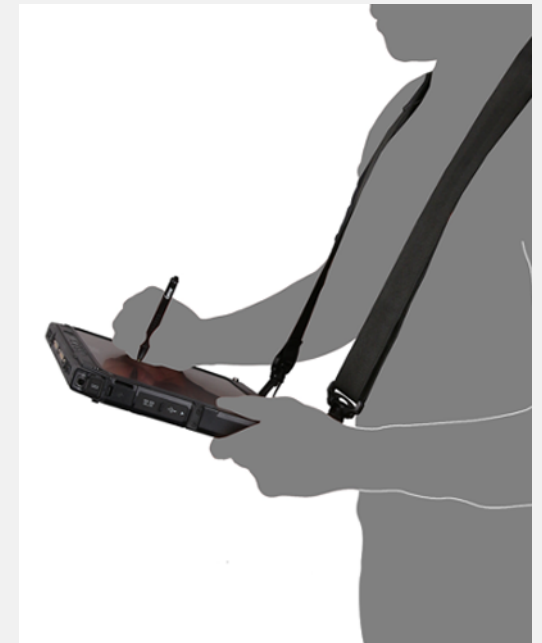

Product Information

Dimensions : L 301.08 x W 191.32 x D 0.14mm
Main Material : PET

SKU ID

GMPFXJ

ROTATING HAND STRAP WITH KICKSTAND

FEATURES & BENEFITS

The rotating hand strap is designed to make using the tablet easier and more convenient to carry. The hand strap is adjustable to fit the majority of hand sizes and can be rotated 360 degrees to find the ideal viewing angle while on-the-go. It also includes a built-in kickstand that allows for handsfree usage on flat surfaces, providing more on-the-job flexibility.

Product Information

Hand Strap Dimension : 242 x 115mm
Main Material : PU

SKU ID

GMHRXG

SHOULDER STRAP 2-POINT

FEATURES & BENEFITS

This shoulder strap attaches via two holders at the back of the tablet and is adjustable to fit most body sizes for both cross-body and shoulder carry. With its durable, sturdy design, the strap not only provides a comfortable, grip-free carrying option of the tablet but also helps in avoiding accidental drops while on the move. The shoulder strap can also attach to the detachable keyboard (sold separately) via two D-rings on the built-in handle.

Product Information

Dimensions : 38 x 1530mm
Main Material : Polyester

SKU ID

GMS2X8

SHOULDER HARNESS 4-POINT

FEATURES & BENEFITS

This shoulder harness has four snap hooks which attach to the corner rings on the tablet, and can be easily detached as well. The harness is worn in a backpack style, allowing the tablet to be carried hands-free in front of the user at a belt level for easy accessibility. It also delivers optimal support and a comfortable fit during movement, thanks to its wide soft padding and adjustable straps.