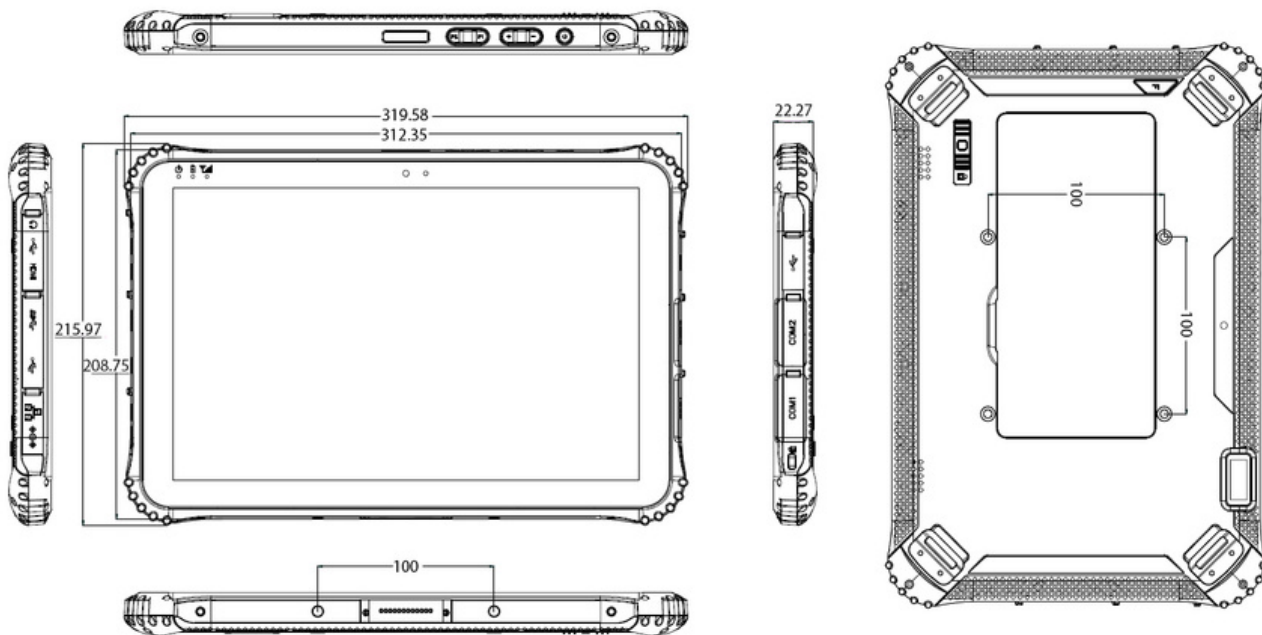

Technical Drawings

All specifications are subject to change without notice.

JOHN GEARY

Sr. Director of Rugged Tablet Sales
jgeary@decisionpt.com
978-490-7123