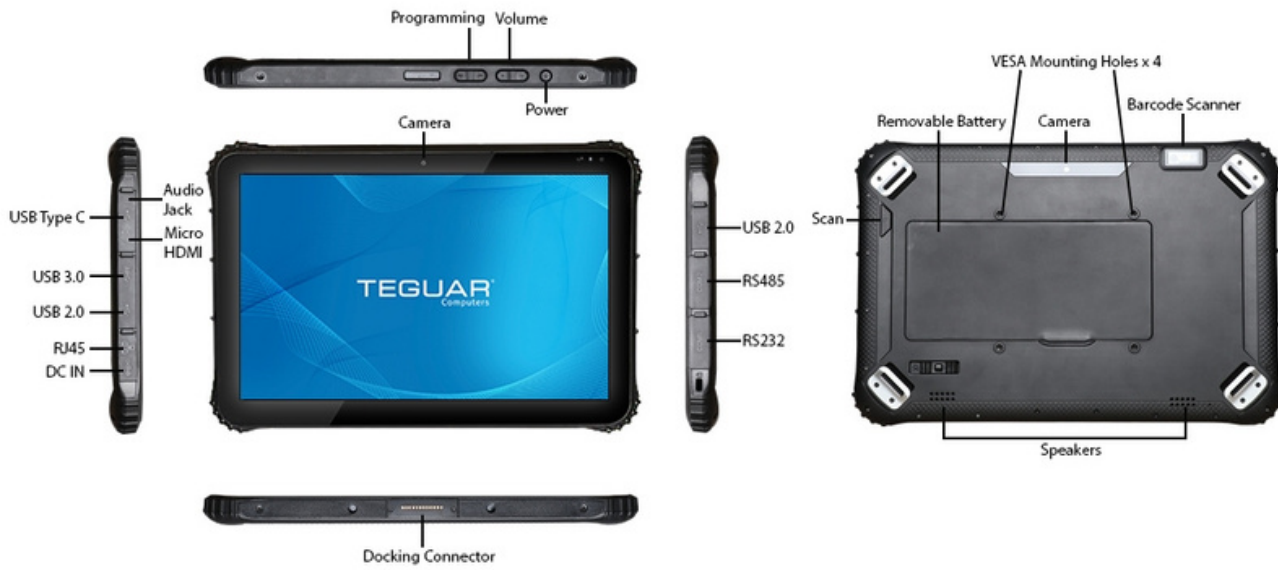

Inputs / Outputs