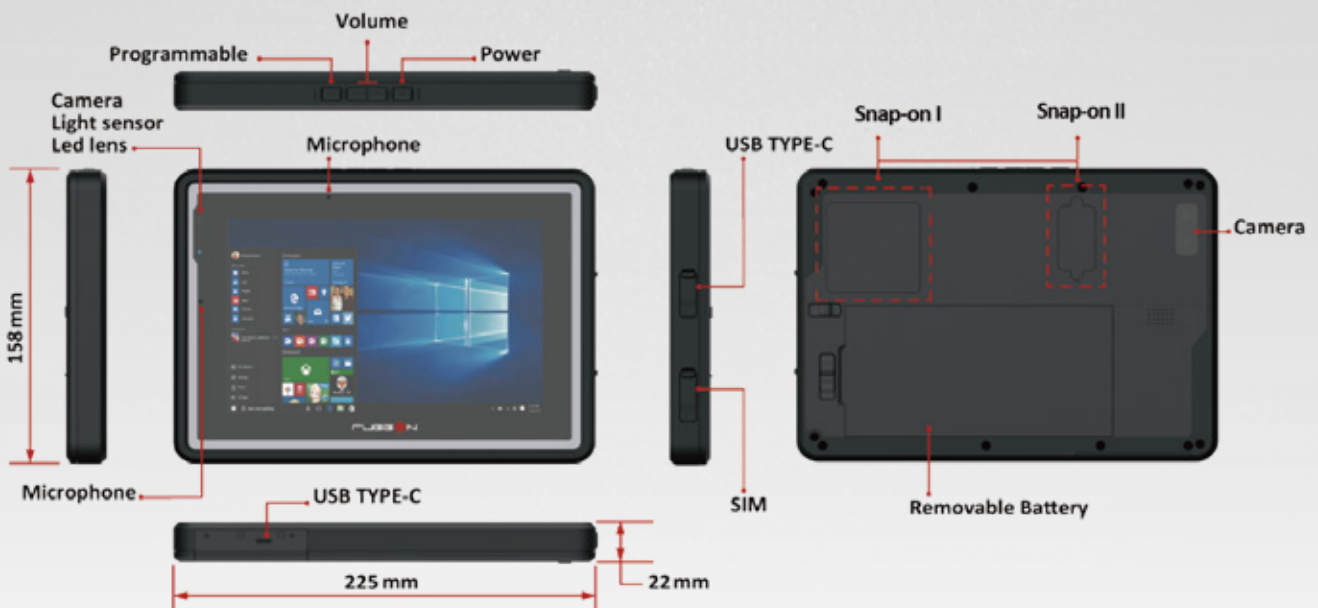

Expansion Option

- ◆ 2x Snap-on connector easy for customization
- ◆ Snap-on I : RJ45 + USB-A 2.0 / RJ45 + RS232 /
- ◆ NFC Snap-on II : Bridge battery
(This is required for hot-swappable function)

I/O Interface

Dimensions & Weight

- ◆ 225 x 158 x 22 mm (8.9" x 6.2" x 0.9") (W x H x D)
- ◆ 850g (1.87 lbs)II

Software

- ◆ DashON, CamON, BioON, RuggOTA

I. USB type C 3.1 Gen 2, support both PD & Alternate Mode.

II. Actual weight varies by configurations and optional accessories