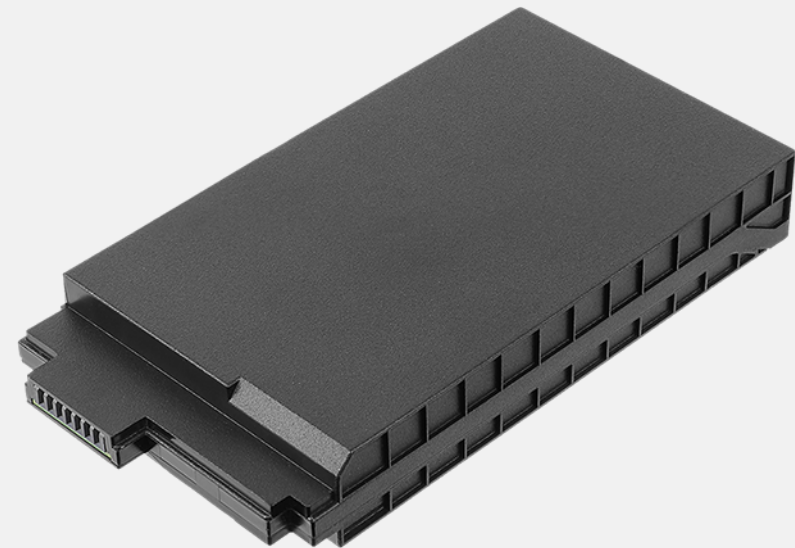

SPARE MAIN BATTERY

FEATURES & BENEFITS

Getac Spare Main Battery is designed to provide the main power source for your device when the AC adapter is not connected / charged.

Product Information

Battery type : Lithium-ion

Cell designation : 3S2P

Output Voltage : 10.8V

Capacity : 6900mAh

Battery Dimensions and Weight : L 142.1 x W 72 x H 20.1mm, 350g

---

SKU ID

GBM6X8