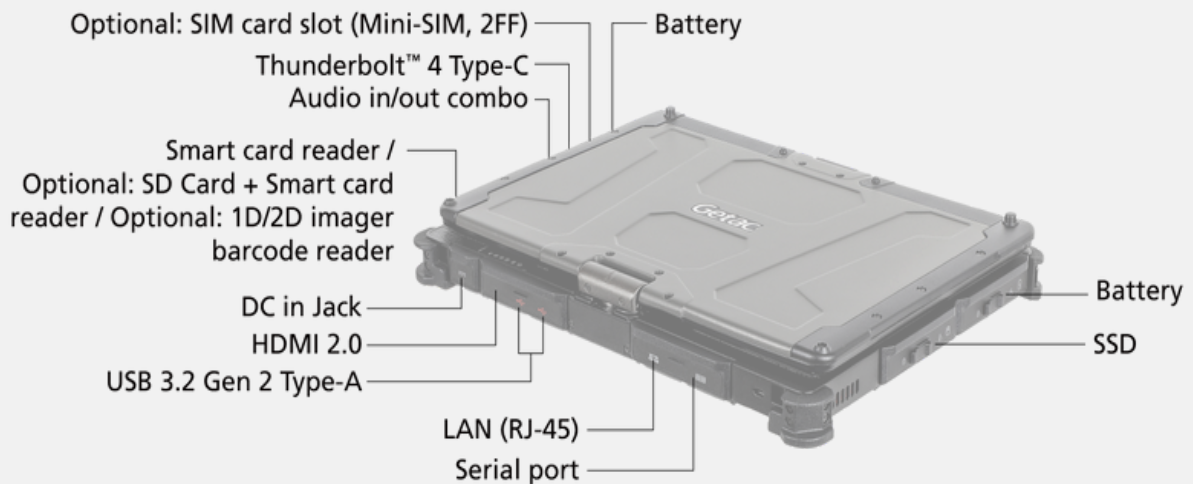

- 12th Generation Intel® Core™ i7 / i5 vPro® Processor
- 11.6" FHD LumiBond® display with Getac sunlight readable technology (1,000 nits) and capacitive touchscreen
- Enhanced enterprise security with Intel® vPro®, Windows disk encryption, TPM 2.0 and many more multi-factor authentication options
- Versatile I/Os connectivity including Thunderbolt™ 4 and docking solutions
- LifeSupport™ battery swappable technology

V110 3D Demo