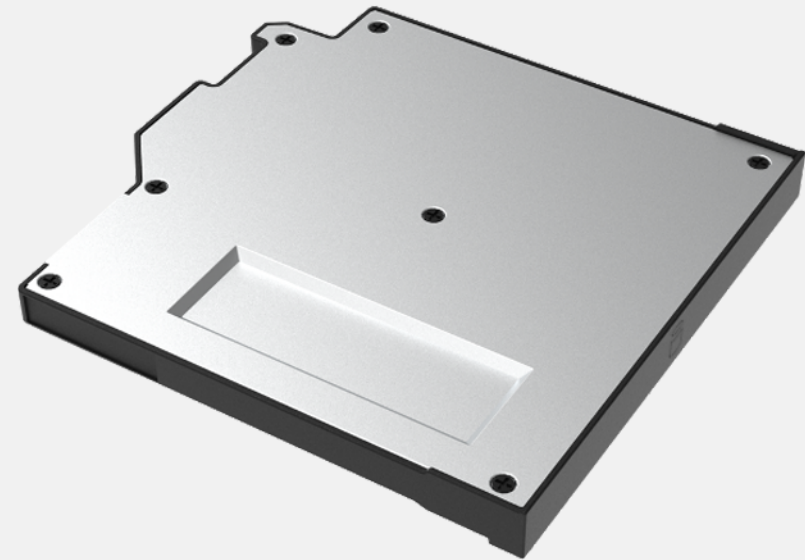

Product Information

Dimensions : L 405 x W 330 x D 100mm
Weight : 1.335kg
Main Material : Nylon, air mesh fabric

SKU ID

GMBCX7

MULTIMEDIA BAY BATTERY

FEATURES & BENEFITS

The Getac S410 Removable Media Bay Battery Pack is designed to fit perfectly in the media bay and provide additional battery life for workers who are in the field for long periods of time. With removable features, users can easily change the media bay battery by pulling it out from the media bay.

Getac S410 second storage with canister is designed to provide you the ease of installation and allow you to remove your confidential data when your device is sent for service.

Product Information

Capacity : SATA 256GB/512GB/1TB

Dimension : 140 x 134 x 9mm

Weight : 86g

SKU ID

GSR2X5 (256GB SATA SSD)

GSR3X5 (512GB SATA SSD)

GSR0X4 (1TB SATA SSD)

EXTERNAL DUAL BAY BATTERY CHARGER

FEATURES & BENEFITS

This external dual-bay battery charger is designed to charge up to 2 batteries at the same time. It provides you the benefit of charging and storing two batteries together when there is limited space and power sockets.