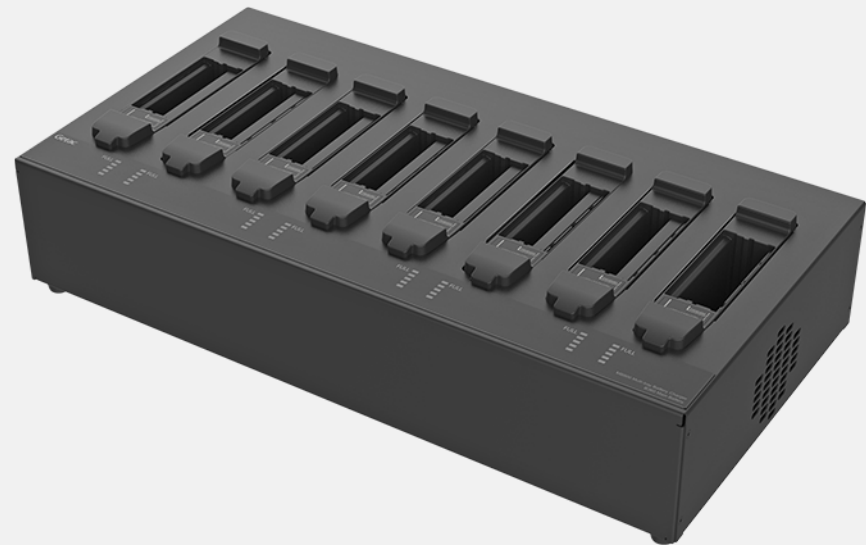

The Getac B360 Spare Main Battery is designed to provide the main power source for your device when the AC adapter is not connected. It is designed with an LED power indicator and status check button, which allows users to identify the battery capacity status at a push of a button.

GBM3X6

B360 EXTERNAL DUAL BAY BATTERY CHARGER

FEATURES & BENEFITS

Getac B360 External Dual-Bay Charger is designed to charge up to 2 B360 batteries at the same time. It provides you the benefit of charging and storing the 2 batteries together when there are limited space and power sockets. The two bays have two channels, each with their own LED power indicators. The integrated five-light LED power indicators display the charge of each battery.

90W AC ADAPTER

FEATURES & BENEFITS

This adapter is designed to power the device and charge its internal battery from an AC power source. A country-specific power cord is included with the adapter to fit the local power outlet in your destination country.